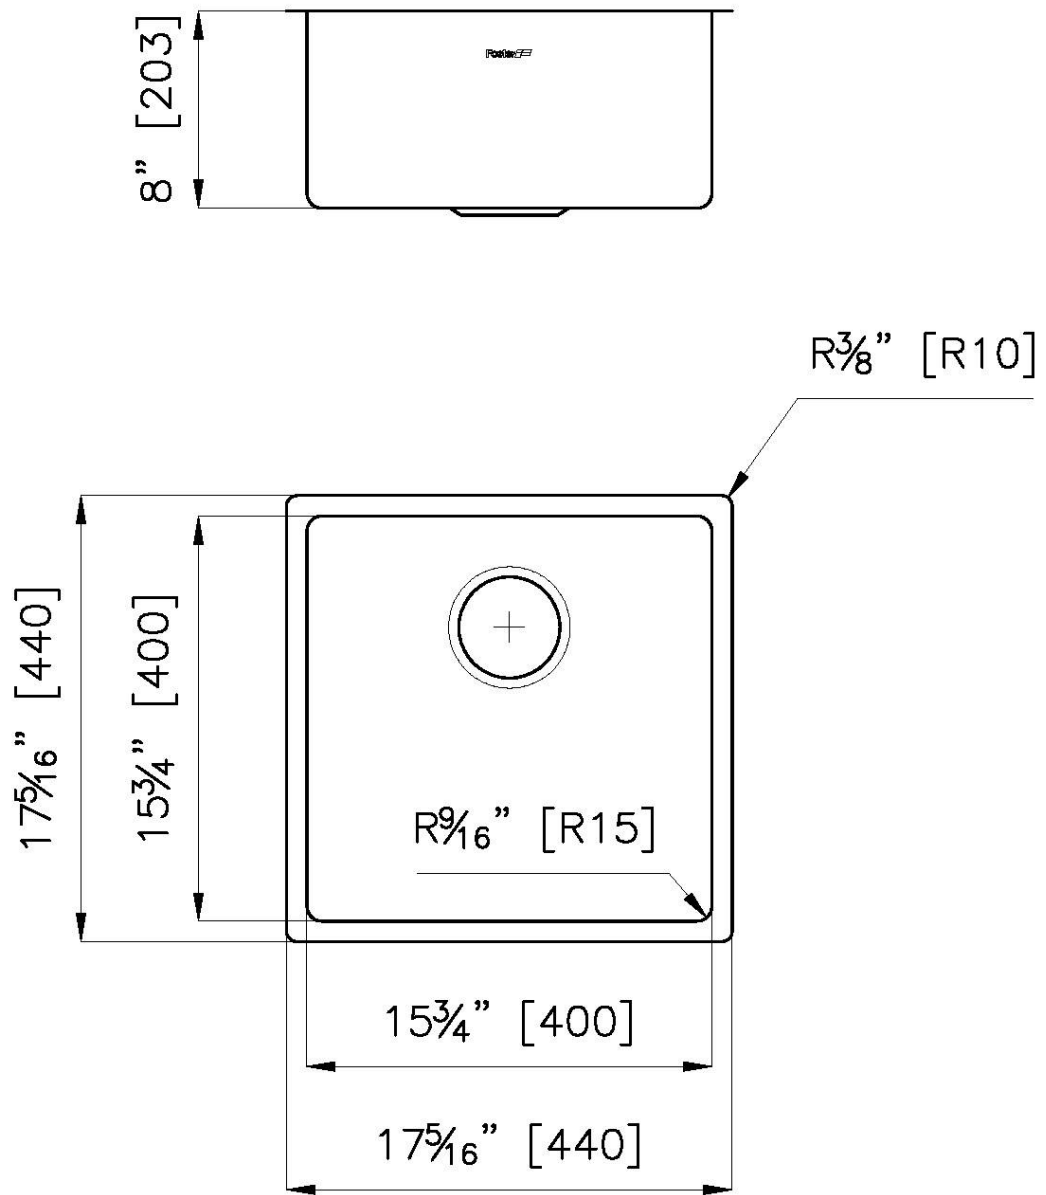

OPTIONAL ACCESSORIES